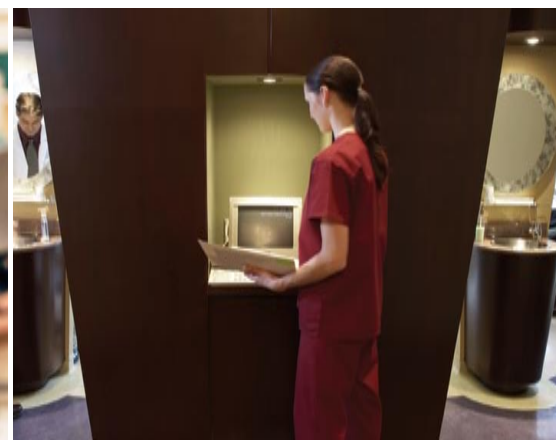

Kiosk Mat with USB Connection

USB connection makes set-up fast and easy

**DURABILITY &
50 YEARS
DEPENDABILITY**

Eliminate unattended unauthorized access to kiosks with the pressure sensitive security USB Mat.

Larco's USB mat operates from a computer via the USB port. The mat sends a series of keystrokes to the computer which allows the mat to identify if a user is at the kiosk.

A second set of keystrokes is sent to the computer when the user steps off the mat. This will automatically log off the user and the session will end.

Typical Installation:

- Bank Tellers & ATM's
- Human resource kiosk
- Hospitals
- Information Kiosk in shopping malls, museums, airports etc.

Features & Benefits:

- Hands free computer security
- Programmable log-on and log-off
- Precise sensing method eliminates nuisance detections
- Plug and play USB connection (RS232 version also available)
- Energy saving feature
- Works with existing security